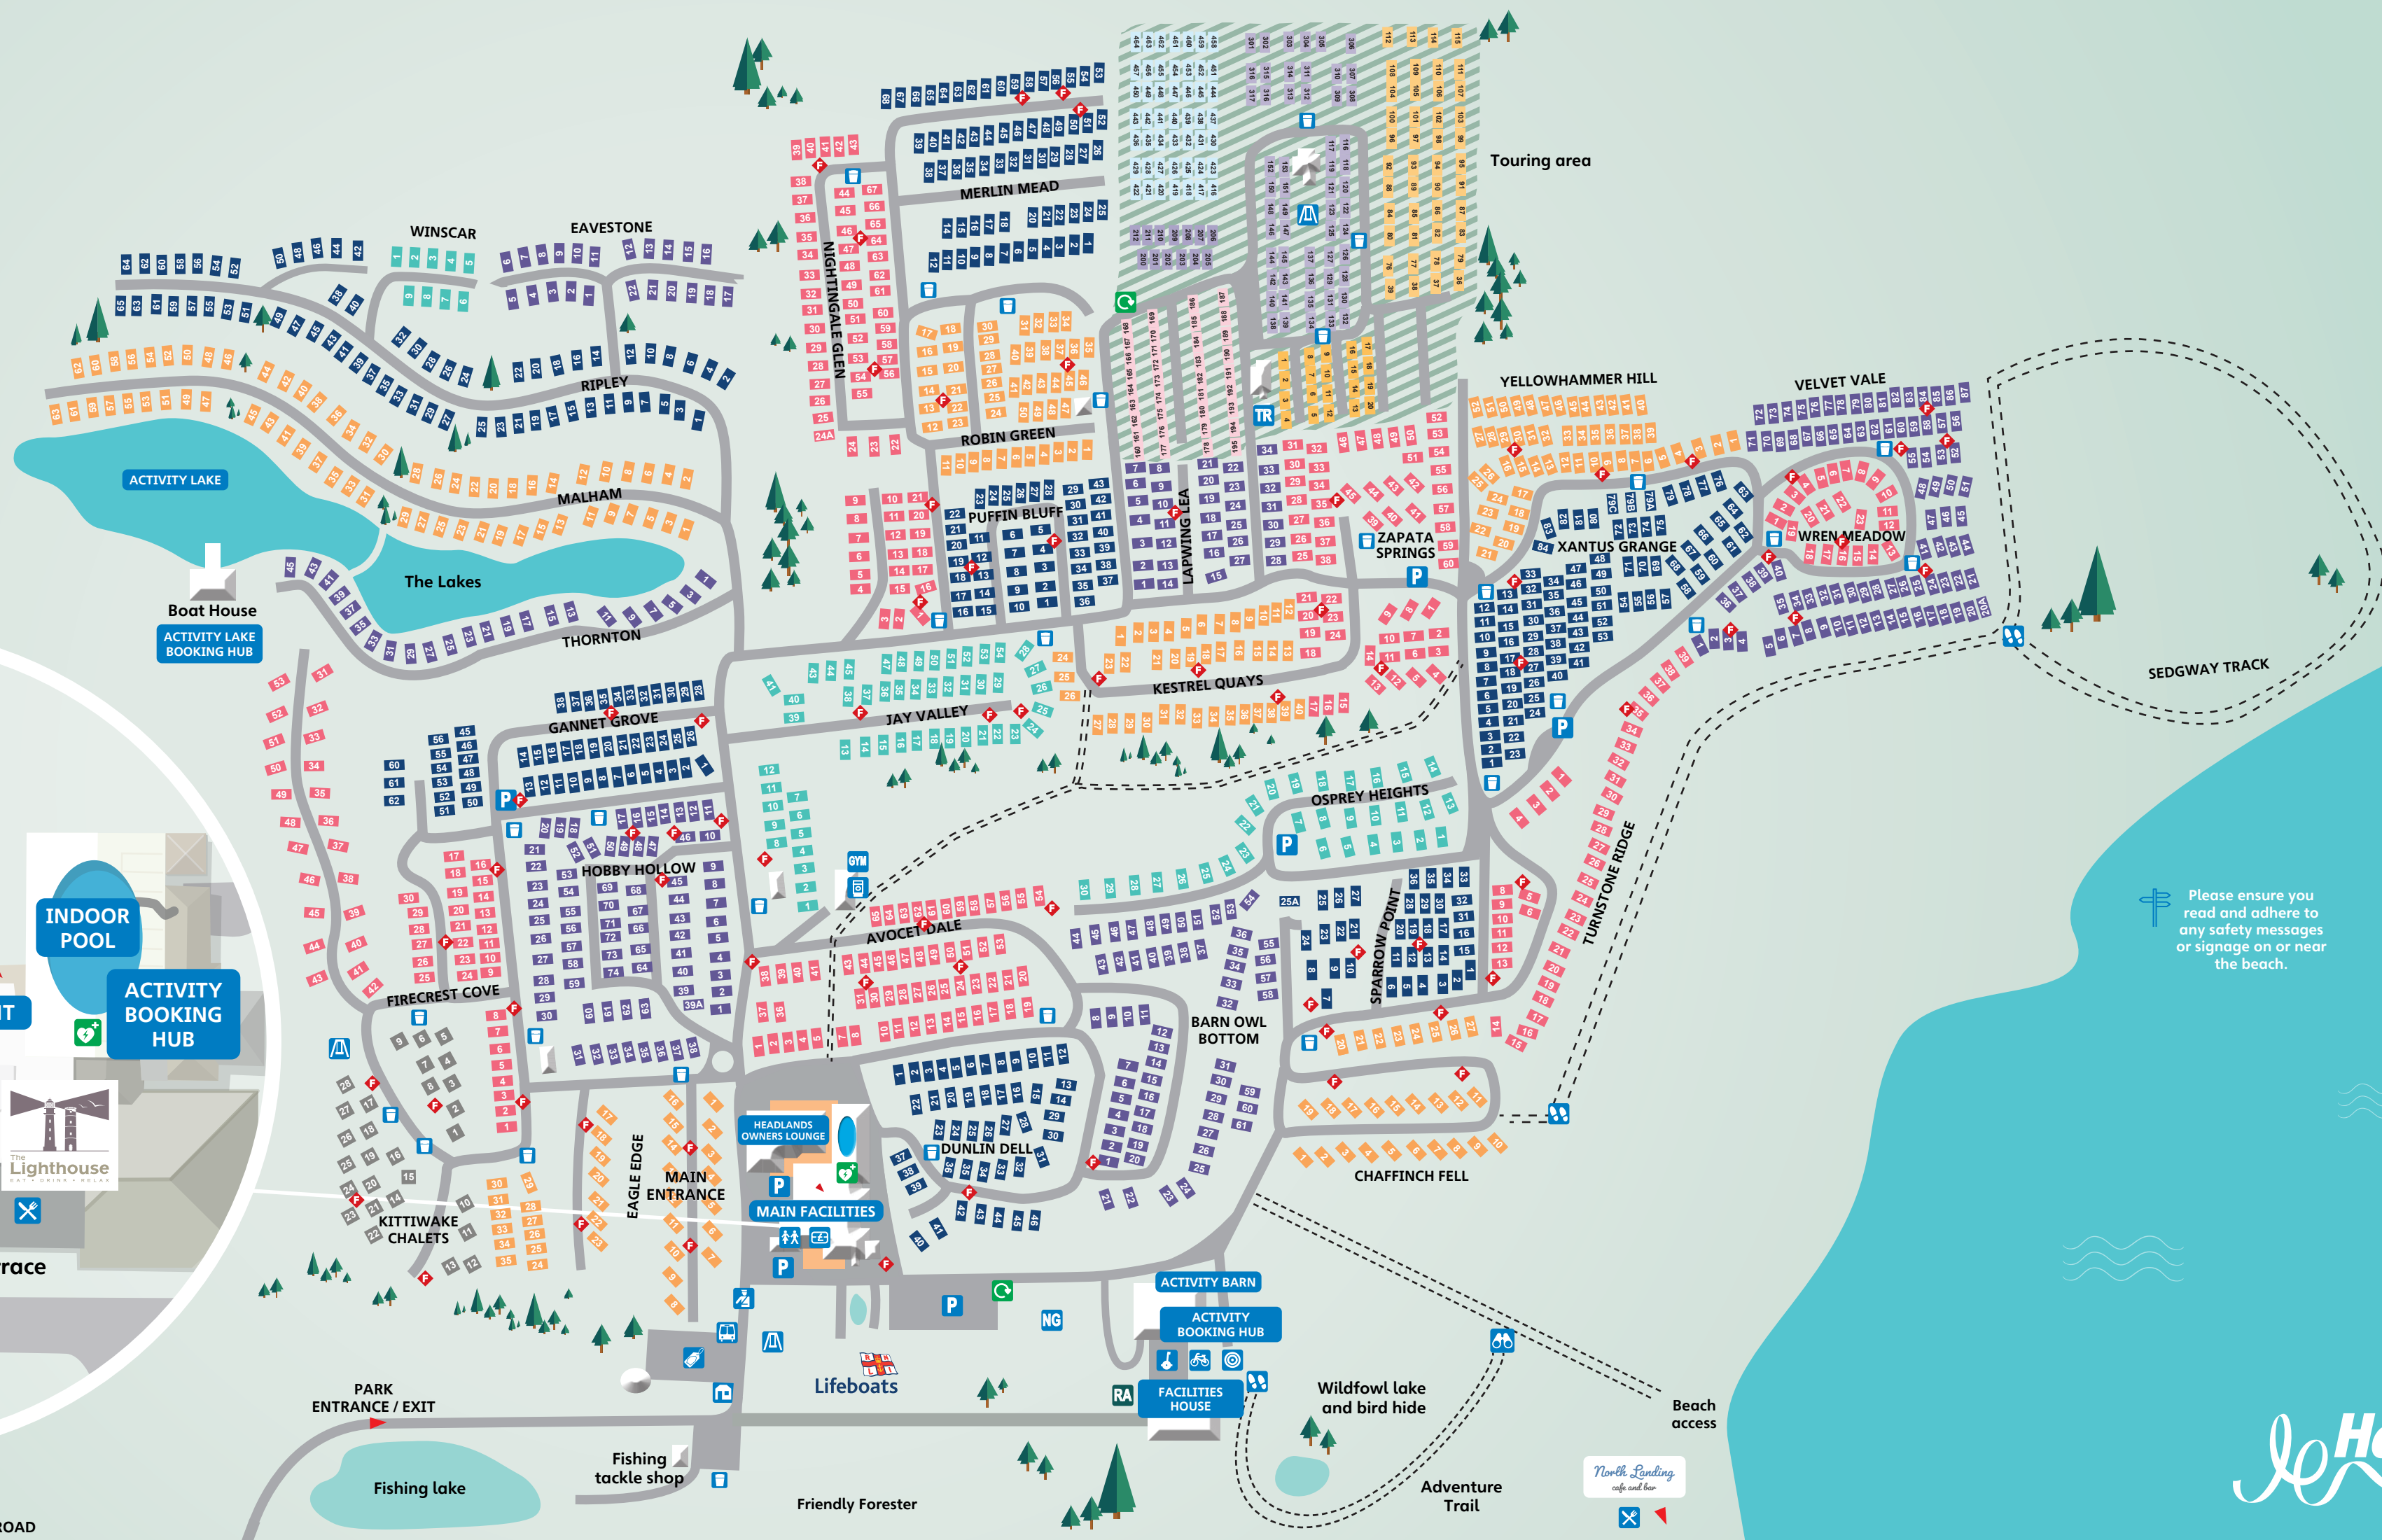

Map key

Food and drink

- LIGHTHOUSE BAR & RESTAURANT
- COOK'S FISH & CHIPS
- NORTH LANDING CAFE AND BAR
- BERTIE'S ICE CREAM VAN
FIND ME AROUND PARK
- CARAVEL BAR
- COAST

Amenities

- ENTERTAINMENT VENUE
- SUPERMARKET
- OWNERS' LOUNGE – HEADLANDS

Facilities

- MAIN GATE SECURITY/CHECK-IN
- ARRIVAL LODGE
- TOURING RECEPTION
- CARAVAN SHOWGROUND
- BUS STOP
- OWNERS GYM
- PARKING
- CASH POINT
- TOILETS
- LAUNDERETTE
- WASTE BIN
- TOURING AREA
- RECYCLING POINT
- FIRE HOSE
- DEFIBRILLATOR
- PUBLIC FOOTPATH

WiFi access available for casual internet browsing in our Lighthouse bar and restaurant and all main complex areas

Please ensure you read and adhere to any safety messages or signage on or near the beach.